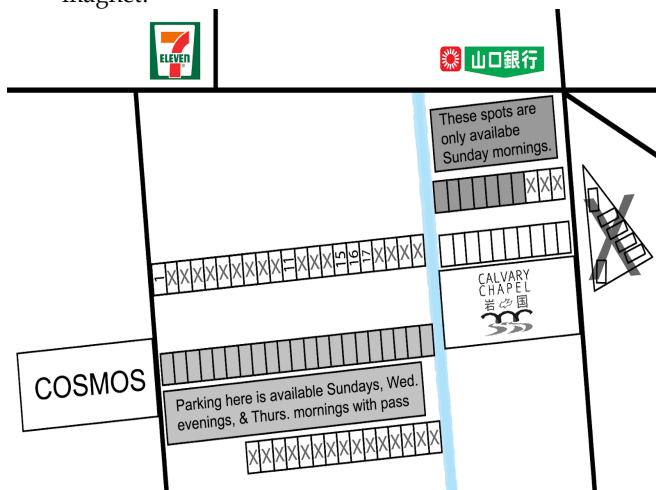

Parking Availability

On Sundays and Wednesday evenings, we have all of the parking spaces in between the church except for the three marked for Sako's. The lot across the ditch is reserved for staff members or those volunteering during both services. The Cosmos lot on the left is available during service times. Make sure you have a parking magnet!